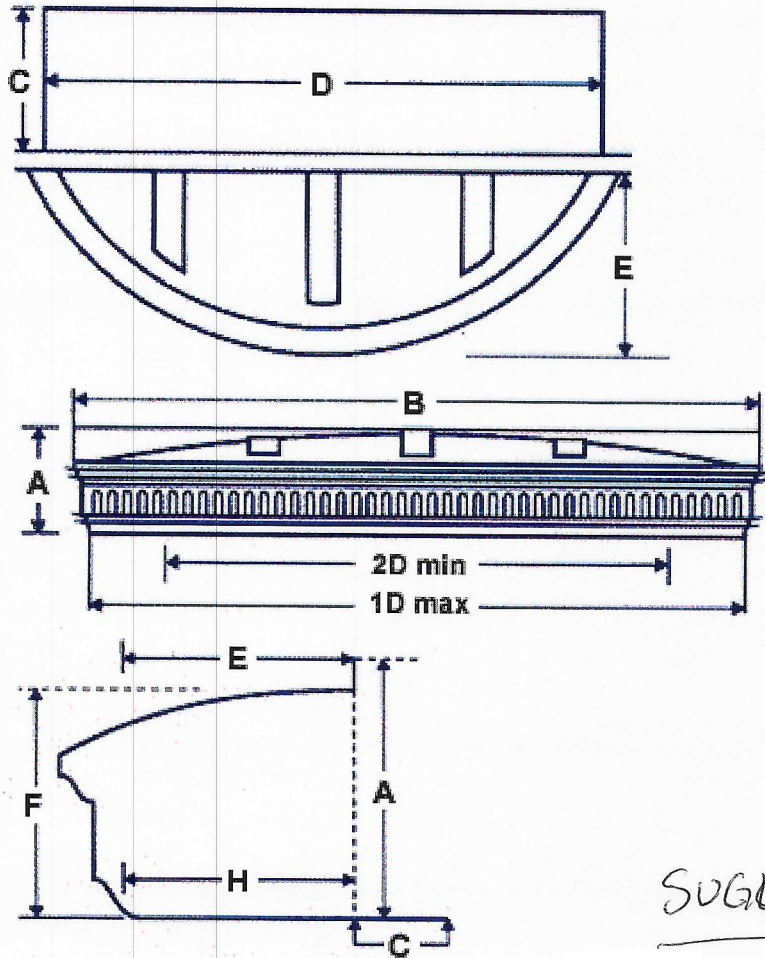

MODEL	DIMENSIONS								PROJECTION
SIZE	A	B	C	1D	2D	E	F	H	
1800 Canopy	250	2360	300	1900	1500	256	200	175mm	
2400 Canopy	300	2830	300	2500	1900	390	250	310mm	
2800 Canopy	310	3150	300	2800	2500	460	260	360mm	
3400 Canopy	330	3730	300	3400	2800	590	280	490mm	

Suggested Opening Sizes

SUGGESTED OPENING SIZES

<u>CANOPY</u>	<u>OPENING SIZE</u>
1800	= 1500 - 1900
2400	= 1900 - 2500
2800	= 2500 - 2800
3400	= 2800 - 3400

COLOURS

WHITE

BROWN