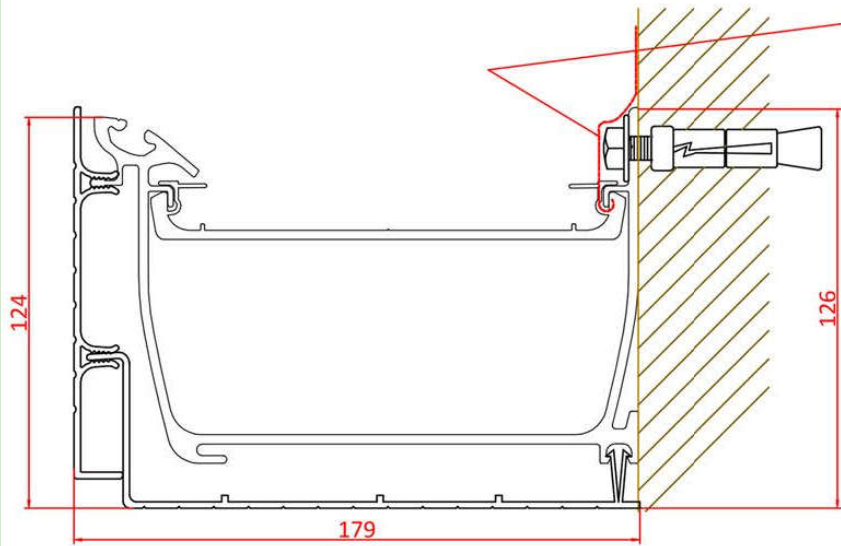

165m Boxgutter

265m Boxgutter

165mm Boxgutter with strap

265mm Boxgutter with strap

Leading area (by others).
The leading shown is for lead location purposes only and the actual leading and position is the sole responsibility of the installer

165mm Boxgutter without strap

265mm Boxgutter without strap