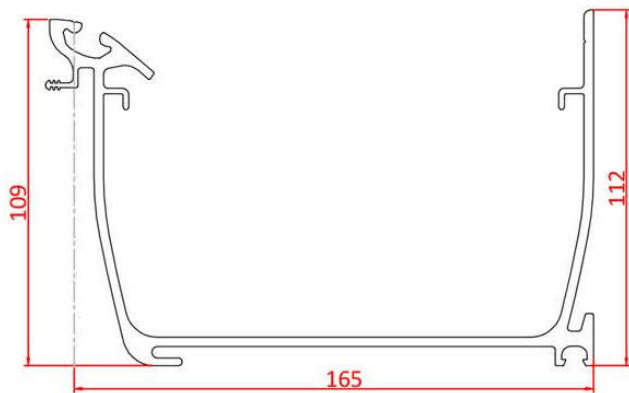

165m Boxgutter

265m Boxgutter

165mm Boxgutter with strap

265mm Boxgutter with strap

Leading area (by others).
The leading shown is for lead location purposes only and the actual leading and position is the sole responsibility of the installer

165mm Boxgutter without strap

265mm Boxgutter without strap