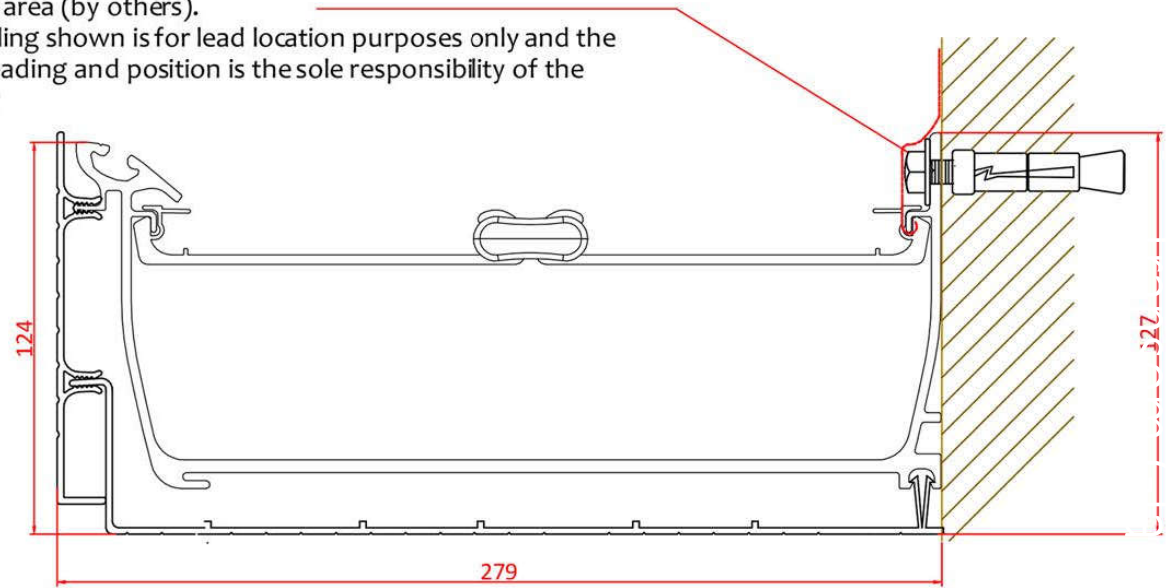

165m Boxgutter

265m Boxgutter

165mm Boxgutter with strap

265mm Boxgutter with strap

Leading area (by others).
The leading shown is for lead location purposes only and the actual leading and position is the sole responsibility of the installer

165mm Boxgutter without strap

265mm Boxgutter without strap