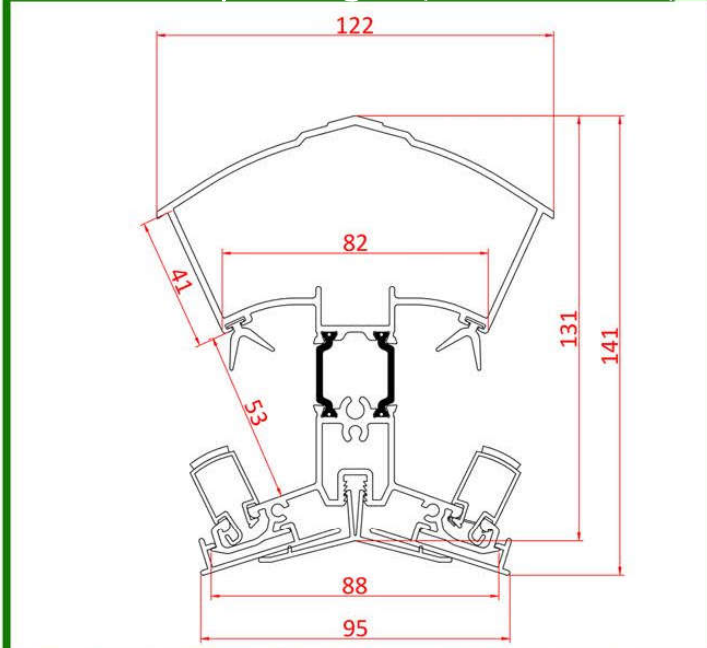

# MK 5 Half Ridge 5°-40°

# Ventilated Wallplate 5°-40°

# MK 5 Full Ridge 5° - 40°

# PWLA Wallplate 5° - 45°