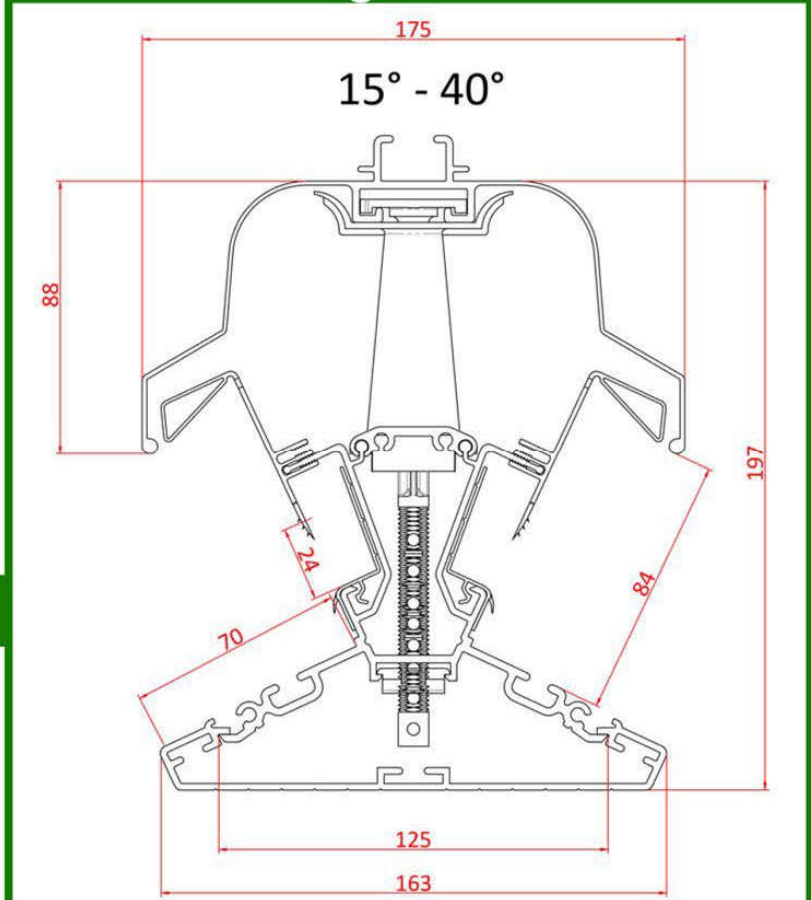

# MK 5 Half Ridge 5°-40°

# Ventilated Wallplate 5°-40°

# MK 5 Full Ridge 5° - 40°

# PWLA Wallplate 5° - 45°