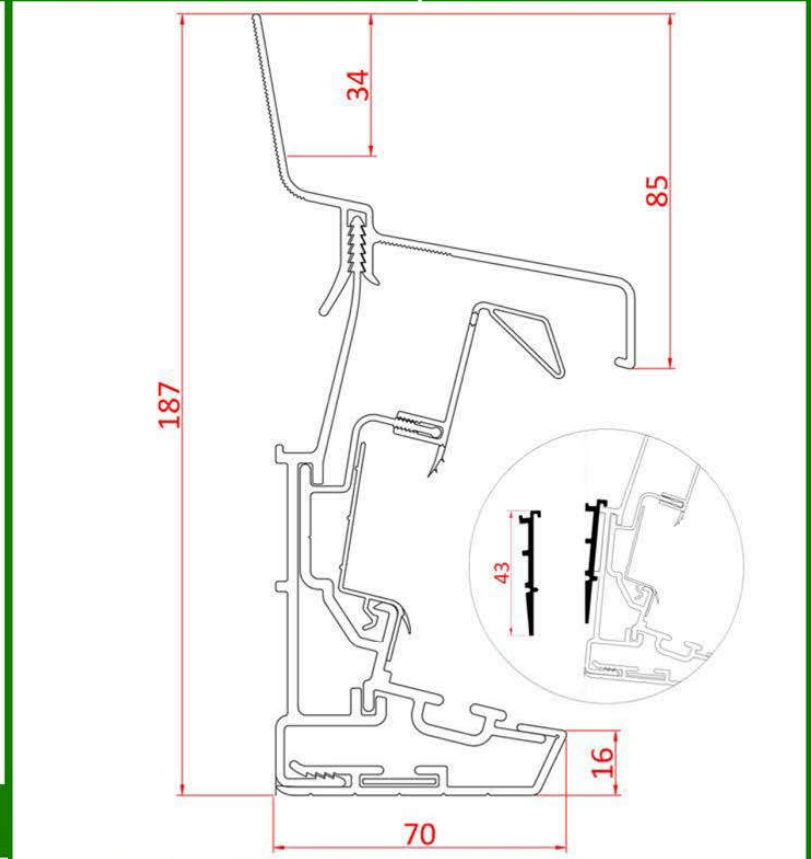

# MK 5 Half Ridge 5°-40°

# Ventilated Wallplate 5°-40°

# MK 5 Full Ridge 5° - 40°

# PWLA Wallplate 5° - 45°