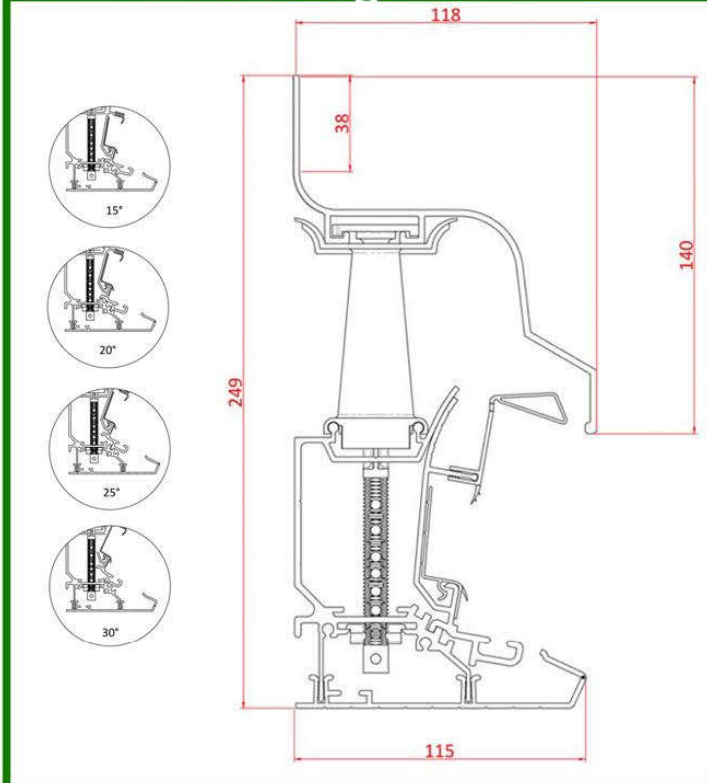

# MK 5 Half Ridge 5°-40°

# Ventilated Wallplate 5°-40°

# MK 5 Full Ridge 5° - 40°

# PWLA Wallplate 5° - 45°